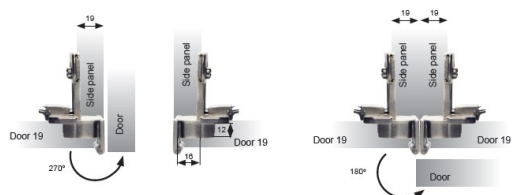

PRODUCT SHEET

Description:

Wide Opening Hinge 270 DG, F/19mm Panel, BRZ, Overlay, Clip-On, F/Wood Screws

Item number:

15.04.082-1

Units	Box	Carton	HS Code	Barcode
Pcs.	1	100	8302100090	
				5704866053471

SISO A/S
Mileparken 11
DK-2740 Skovlunde
Denmark
VAT: DK 24786013