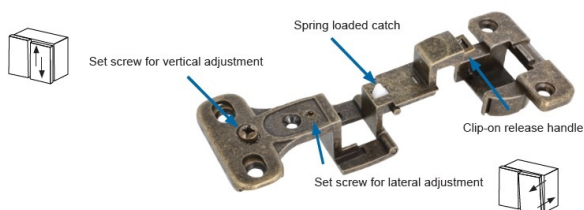

PRODUCT SHEET

Description:

Wide Opening Hinge 270 DG, F/19mm Panel, BRZ, Overlay, Clip-On, F/Wood Screws

Item number:

15.04.082-1

Units	Box	Carton	HS Code	Barcode
Pcs.	1	100	8302100090	
				5704866053471

SISO A/S
Mileparken 11
DK-2740 Skovlunde
Denmark
VAT: DK 24786013