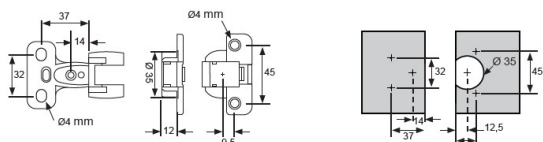

PRODUCT SHEET

Description:

Wide Opening Hinge 270 DG, F/19mm Panel, BRZ, Overlay, Clip-On, F/Wood Screws

Item number:

15.04.082-1

Units	Box	Carton	HS Code	Barcode
Pcs.	1	100	8302100090	
				5704866053471

SISO A/S
Mileparken 11
DK-2740 Skovlunde
Denmark
VAT: DK 24786013